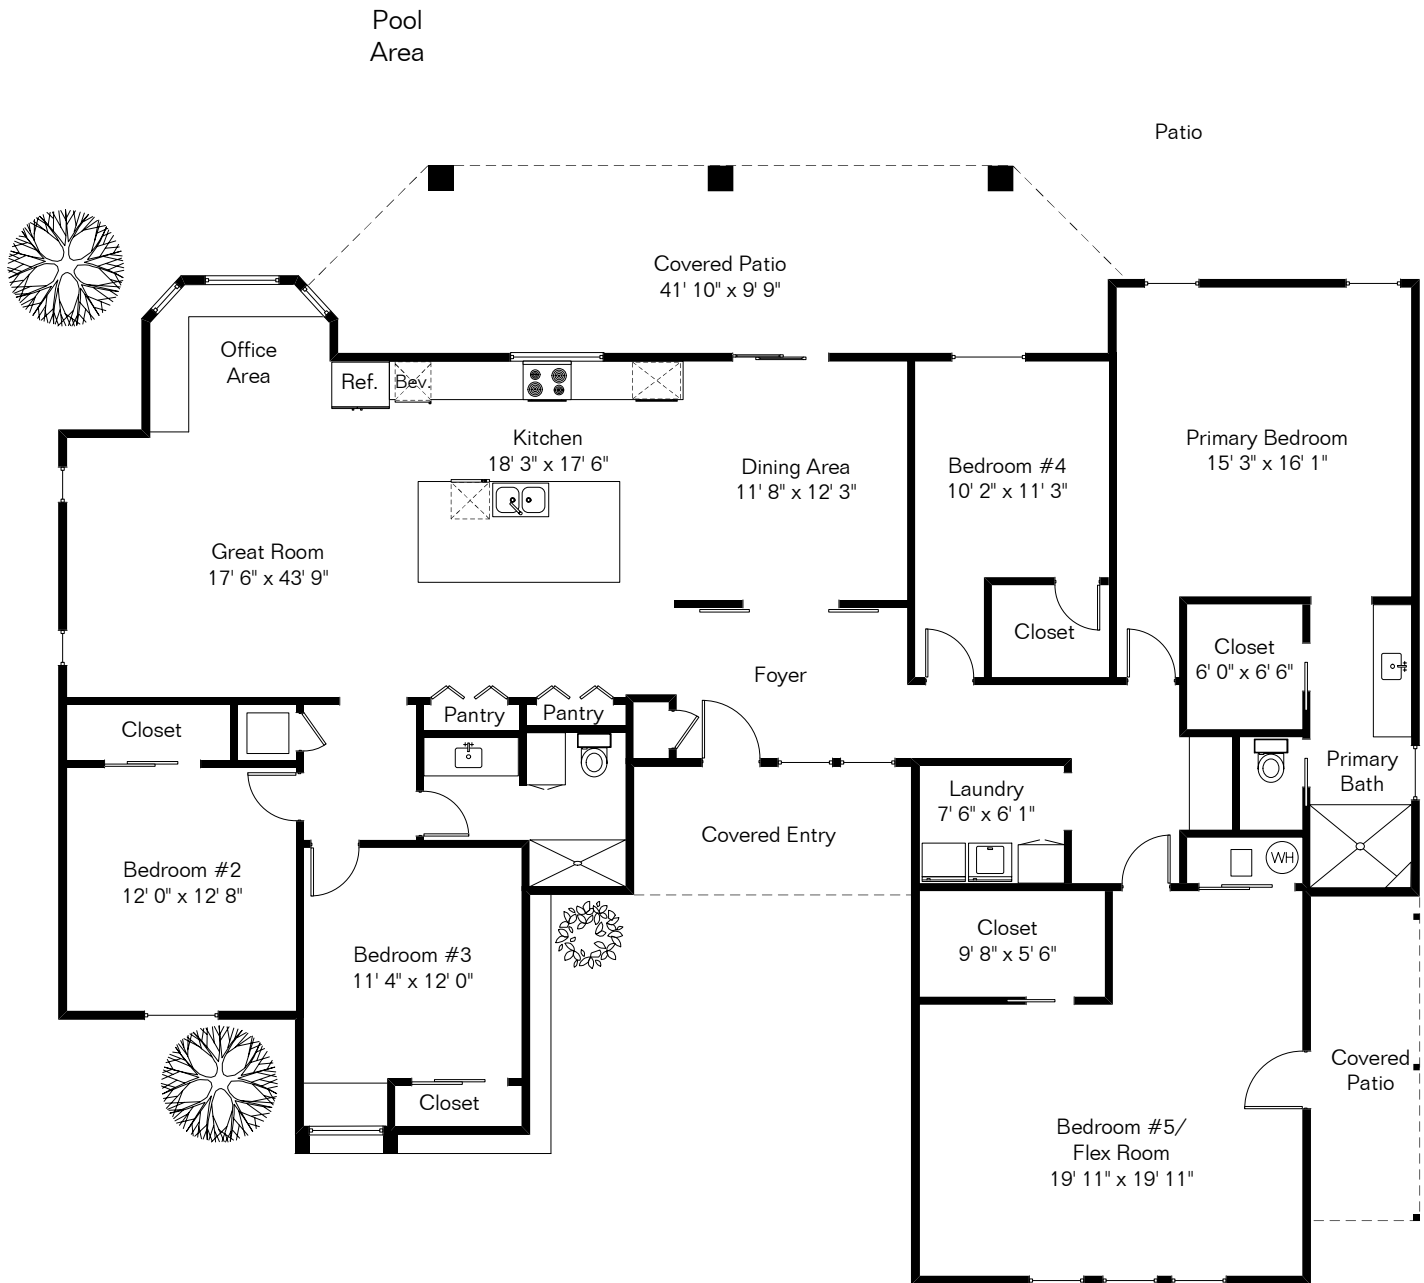

The square footages and room size information are deemed to be reliable but are not guaranteed and should be independently verified. This drawing is for marketing purposes only.

# 7761 N Bellwether Dr

Living Area 2,646 Sq Ft  
 Covered Patio 407 Sq Ft

Site Visit March 2024

Copyright 2024 Floor Plans First! LLC  
 All Rights Reserved.

Floor Plans First!  
 See the Floor Plan First!